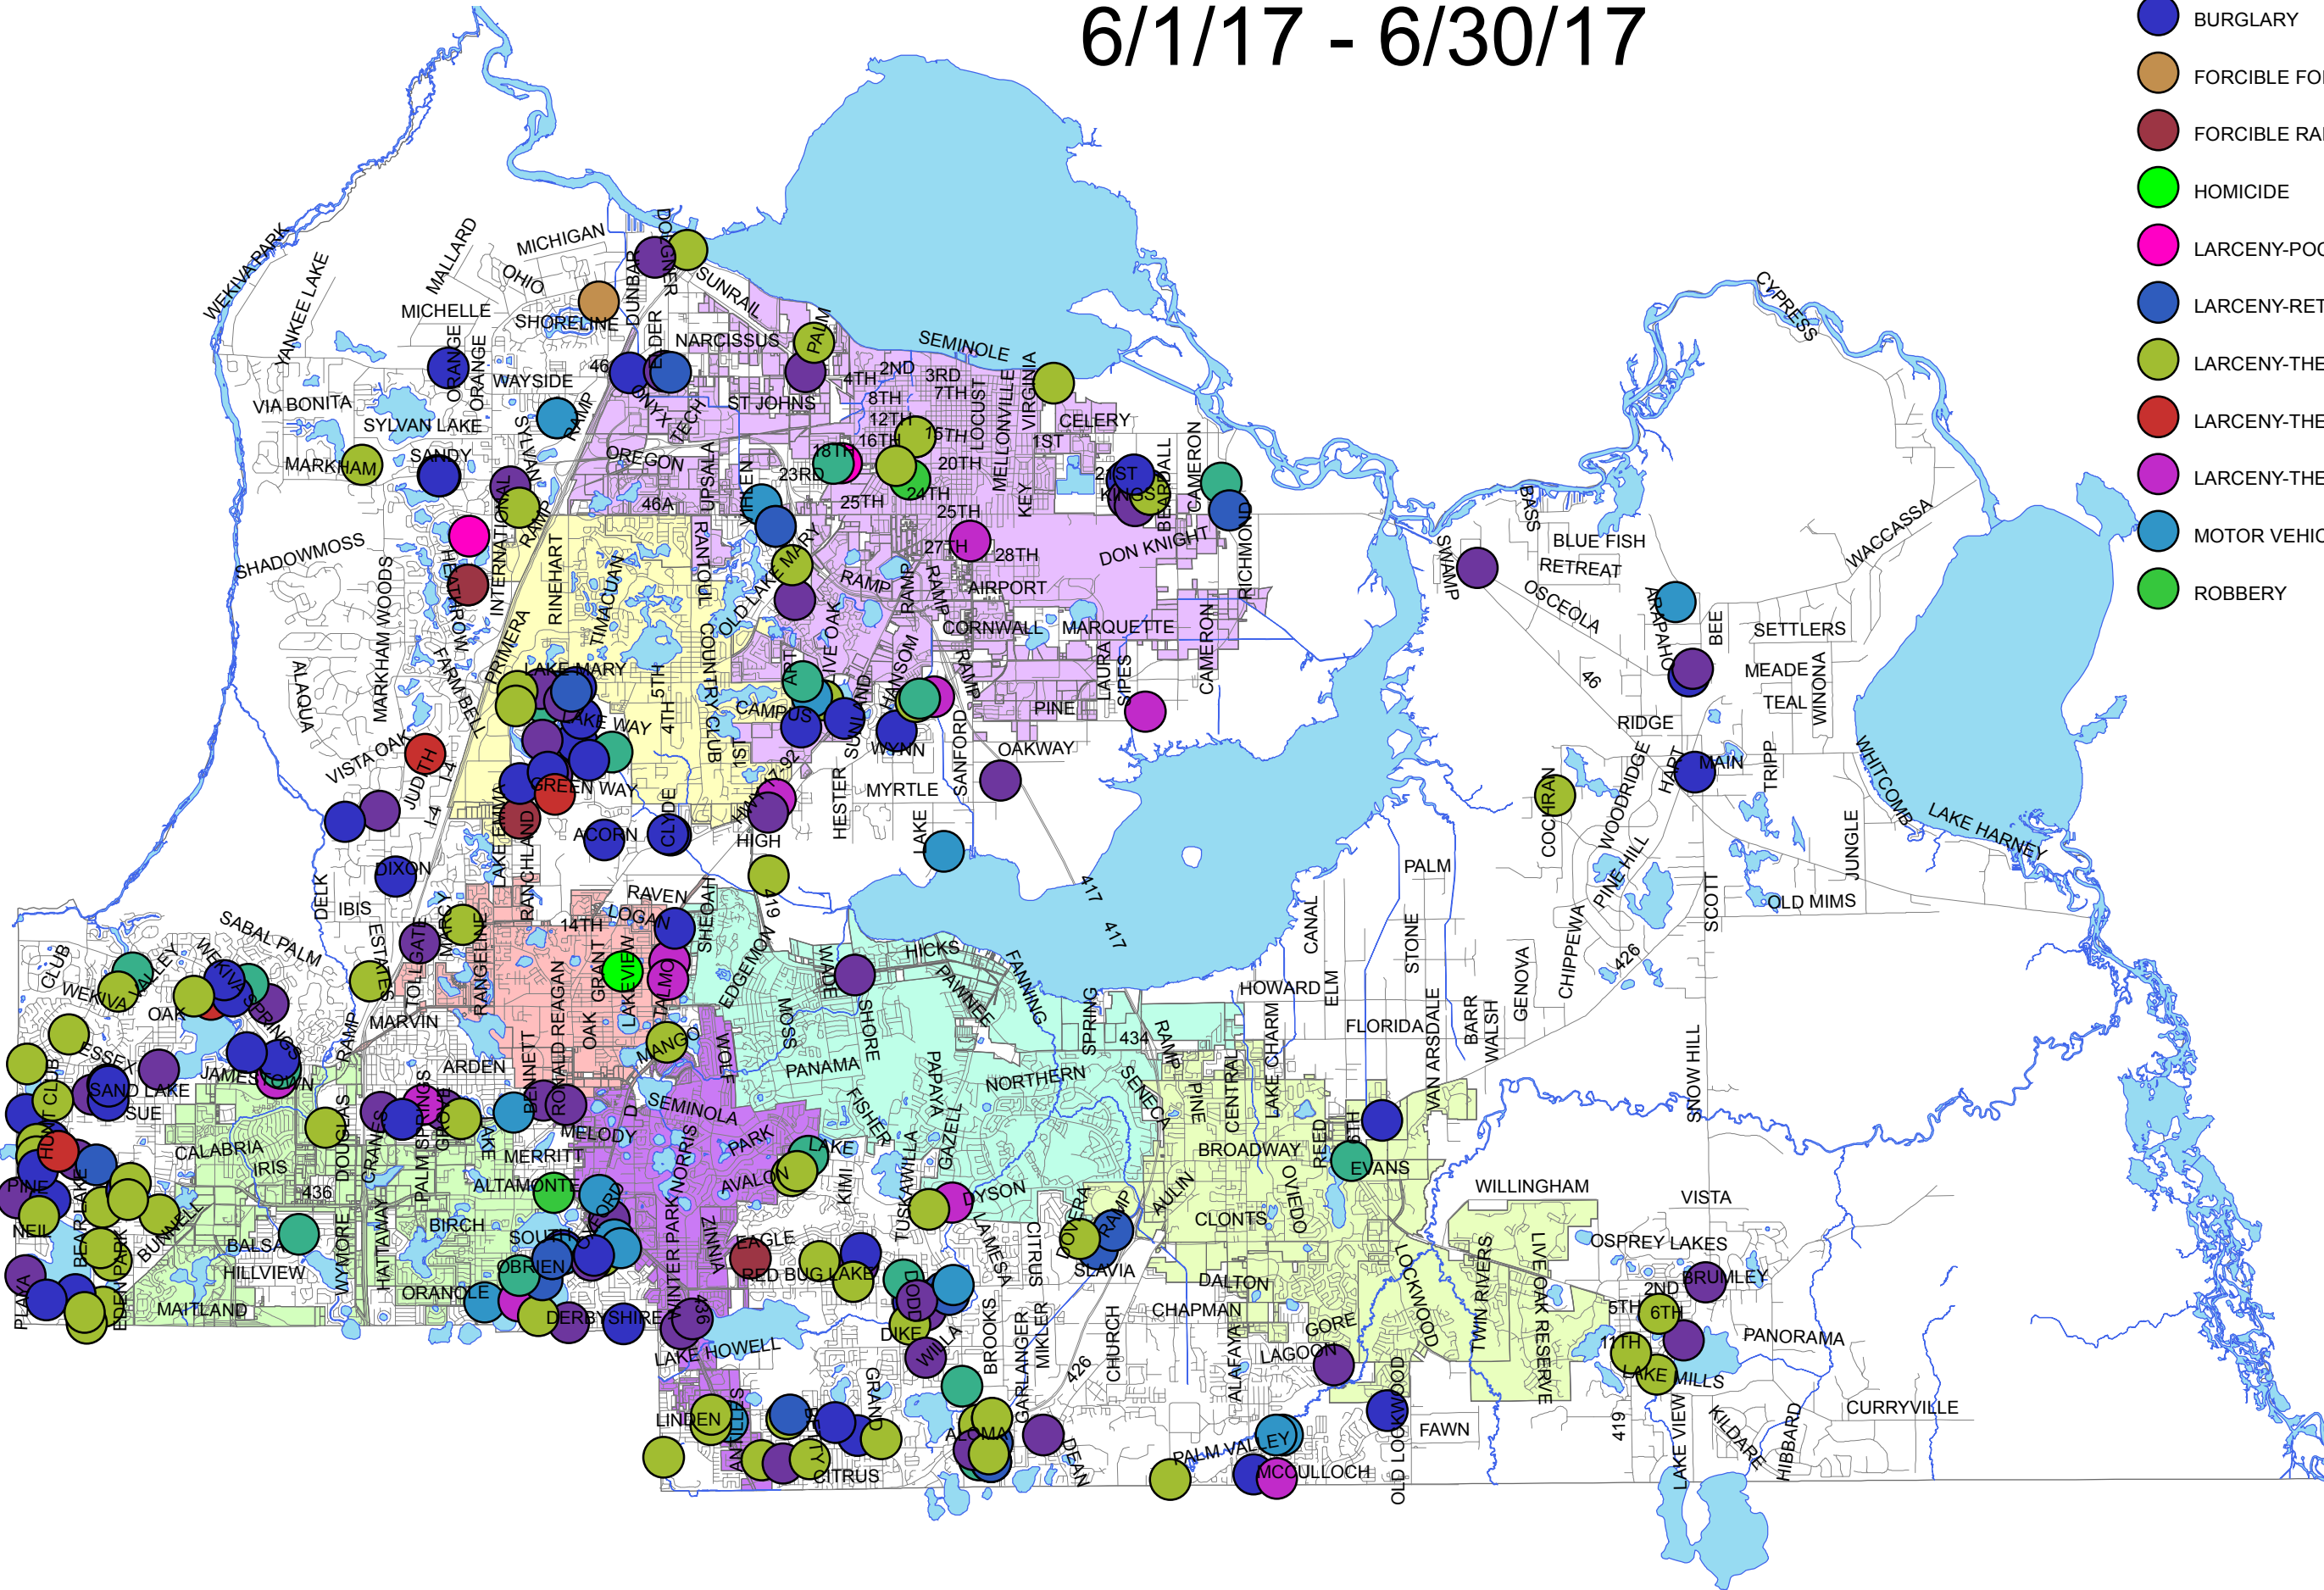

PART I CRIMES

6/1/17 - 6/30/17

- AGGRAVATED ASSAULT
- ALL OTHER LARCENY
- BURGLARY
- FORCIBLE FONDLING
- FORCIBLE RAPE
- HOMICIDE
- LARCENY-POCKET PICKING
- LARCENY-RETAIL THEFT/SHOPLIFTING
- LARCENY-THEFT FROM MOTOR VEHICLE/NO PARTS
- LARCENY-THEFT OF BICYCLES
- LARCENY-THEFT OF MOTOR VEHICLE PARTS/ACCESSORIES
- MOTOR VEHICLE THEFT
- ROBBERY

Please note that this map does not include incidents in which addresses could not be verified or geocoded.